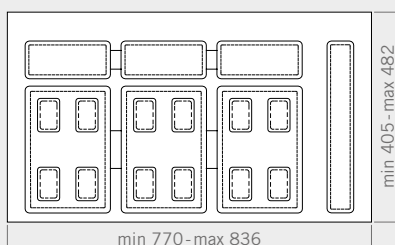

Bin 6 lt

Bin 7 lt

Tray 900

Tray height / Altezza vassoio 45 mm

Bin 12 lt

Bin 15 lt