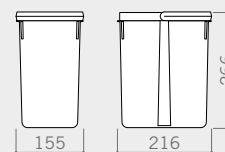

**450 DOUBLE**  
**500 DOUBLE**

**Drawer bins**  
Contenitori per cassetto

For those who want to maximize the small spaces, we offer different alternatives for drawer modules of 450 / 500 mm.

Per chi vuole sfruttare al massimo gli spazi, offriamo diverse alternative per i moduli cassetto da 450 / 500 mm.

**Dumpster drawer 500 Double**  
/ 2x7lt+15lt

**Tray 450/2 bases**

Tray height / Altezza vassoio 45 mm

**Bin 6 lt**

**Bin 7 lt**

**Tray 500/2 bases**

Tray height / Altezza vassoio 45 mm

**Bin 12 lt**

**Bin 15 lt**

# 450<sup>DOUBLE</sup>

**H 216**

**12 lt**
**6 lt**
**cod. 820010201**
**cod. 820121601**
**H 266**

**15 lt**
**7 lt**
**cod. 820121701**

**Tray 450/2 bases**  
 Vassoio 450/2 basi

**2x 12 lt bins**  
 2 contenitori da 12 lt