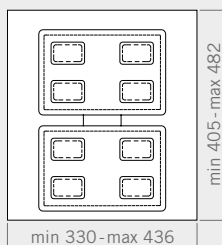

**450 DOUBLE**  
**500 DOUBLE**

**Drawer bins**  
Contenitori per cassetto

For those who want to maximize the small spaces, we offer different alternatives for drawer modules of 450 / 500 mm.

Per chi vuole sfruttare al massimo gli spazi, offriamo diverse alternative per i moduli cassetto da 450 / 500 mm.

**Dumpster drawer 500 Double**  
/ 2x7lt+15lt

**Tray 450/2 bases**

Tray height / Altezza vassoio 45 mm

**Bin 6 lt**

**Bin 7 lt**

**Tray 500/2 bases**

Tray height / Altezza vassoio 45 mm

**Bin 12 lt**

**Bin 15 lt**

# 450<sup>DOUBLE</sup>

**H 216**

**12 lt**
**6 lt**
**cod. 820010201**
**cod. 820121601**
**H 266**

**15 lt**
**7 lt**
**cod. 820121701**

**Tray 450/2 bases**  
 Vassoio 450/2 basi

**2x 12 lt bins**  
 2 contenitori da 12 lt