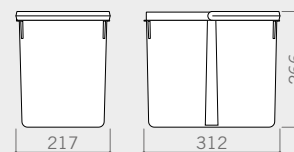

**450 DOUBLE**  
**500 DOUBLE**

**Drawer bins**  
Contenitori per cassetto

For those who want to maximize the small spaces, we offer different alternatives for drawer modules of 450 / 500 mm.

Per chi vuole sfruttare al massimo gli spazi, offriamo diverse alternative per i moduli cassetto da 450 / 500 mm.

**Dumpster drawer 500 Double**  
/ 2x7lt+15lt

**Tray 450/2 bases**

Tray height / Altezza vassoio 45 mm

**Bin 6 lt**

**Bin 7 lt**

**Tray 500/2 bases**

Tray height / Altezza vassoio 45 mm

**Bin 12 lt**

**Bin 15 lt**

# 450<sup>DOUBLE</sup>

**H 216**

**12 lt**
**6 lt**
**cod. 820010201**
**cod. 820121601**
**H 266**

**15 lt**
**7 lt**
**cod. 820121701**

**Tray 450/2 bases**  
 Vassoio 450/2 basi

**2x 12 lt bins**  
 2 contenitori da 12 lt