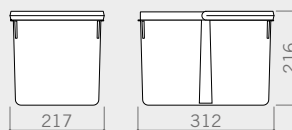

**450 DOUBLE**  
**500 DOUBLE**

**Drawer bins**  
Contenitori per cassetto

For those who want to maximize the small spaces, we offer different alternatives for drawer modules of 450 / 500 mm.

Per chi vuole sfruttare al massimo gli spazi, offriamo diverse alternative per i moduli cassetto da 450 / 500 mm.

**Dumpster drawer 500 Double**  
/ 2x7lt+15lt

**Tray 450/2 bases**

Tray height / Altezza vassoio 45 mm

**Bin 6 lt**

**Bin 7 lt**

**Tray 500/2 bases**

Tray height / Altezza vassoio 45 mm

**Bin 12 lt**

**Bin 15 lt**

# 450<sup>DOUBLE</sup>

**H 216**

**12 lt**
**6 lt**
**cod. 820010201**
**cod. 820121601**
**H 266**

**15 lt**
**7 lt**
**cod. 820121701**

**Tray 450/2 bases**  
 Vassoio 450/2 basi

**2x 12 lt bins**  
 2 contenitori da 12 lt