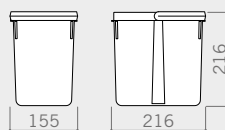

**450 DOUBLE**  
**500 DOUBLE**

**Drawer bins**  
Contenitori per cassetto

For those who want to maximize the small spaces, we offer different alternatives for drawer modules of 450 / 500 mm.

Per chi vuole sfruttare al massimo gli spazi, offriamo diverse alternative per i moduli cassetto da 450 / 500 mm.

**Dumpster drawer 500 Double**  
/ 2x7lt+15lt

**Tray 450/2 bases**

Tray height / Altezza vassoio 45 mm

**Bin 6 lt**

**Bin 7 lt**

**Tray 500/2 bases**

Tray height / Altezza vassoio 45 mm

**Bin 12 lt**

# 450<sup>DOUBLE</sup>

**H 216**

**12 lt**
**6 lt**
**cod. 820010201**
**cod. 820121601**
**H 266**

**15 lt**
**7 lt**
**cod. 820121701**

**Tray 450/2 bases**  
 Vassoio 450/2 basi

**2x 12 lt bins**  
 2 contenitori da 12 lt