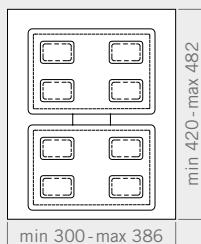

**450 DOUBLE**  
**500 DOUBLE**

**Drawer bins**  
Contenitori per cassetto

For those who want to maximize the small spaces, we offer different alternatives for drawer modules of 450 / 500 mm.

Per chi vuole sfruttare al massimo gli spazi, offriamo diverse alternative per i moduli cassetto da 450 / 500 mm.

**Dumpster drawer 500 Double**  
/ 2x7lt+15lt

**Tray 450/2 bases**

Tray height / Altezza vassoio 45 mm

**Bin 6 lt**

**Bin 7 lt**

**Tray 500/2 bases**

Tray height / Altezza vassoio 45 mm

**Bin 12 lt**

# 450<sup>DOUBLE</sup>

**H 216**

**12 lt**
**6 lt**
**cod. 820010201**
**cod. 820121601**
**H 266**

**15 lt**
**7 lt**
**cod. 820121701**

**Tray 450/2 bases**  
 Vassoio 450/2 basi

**2x 12 lt bins**  
 2 contenitori da 12 lt